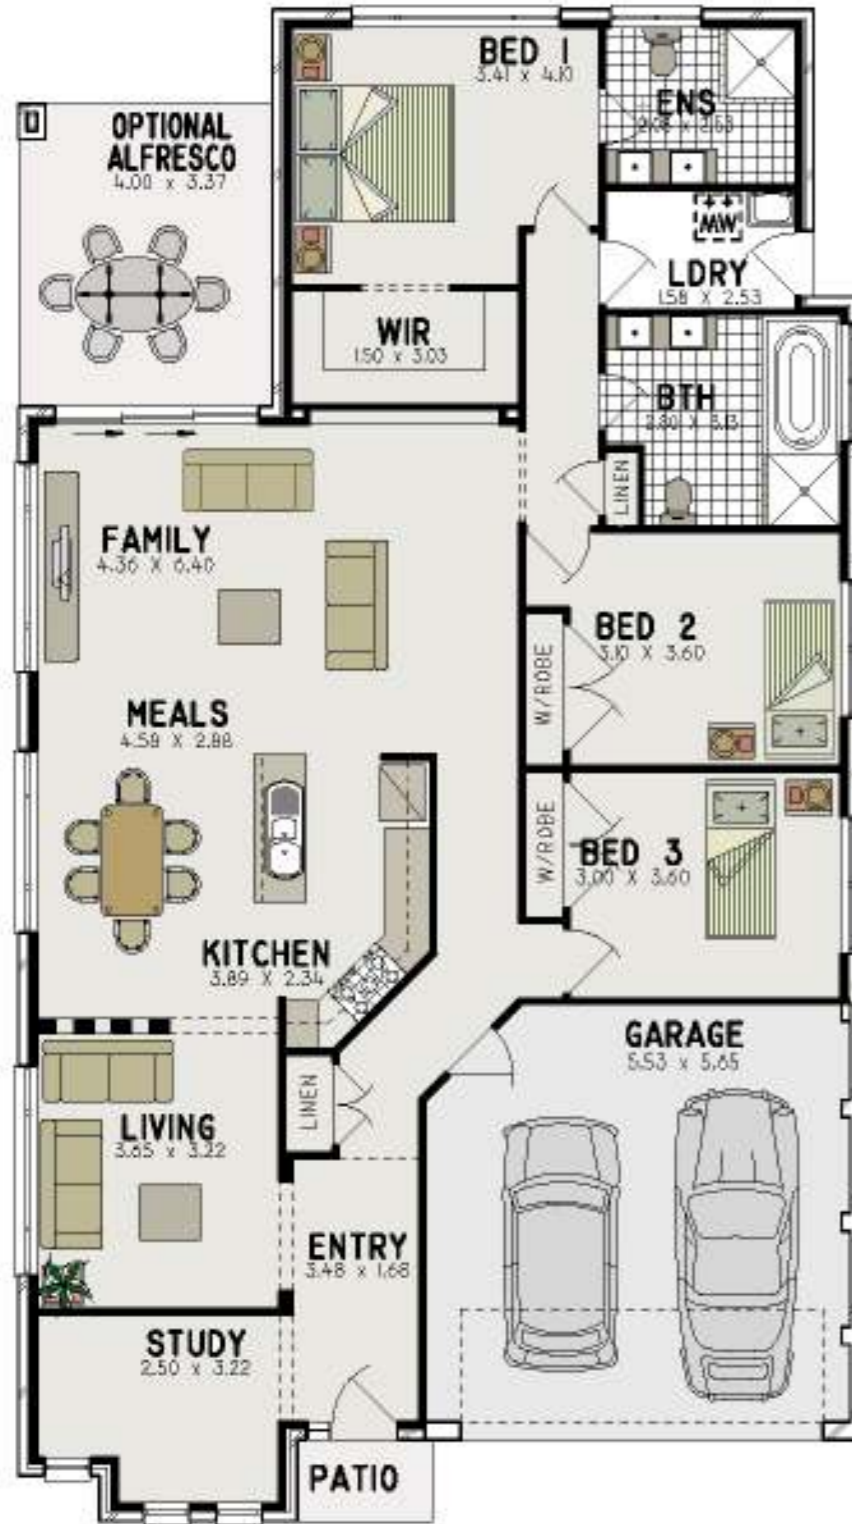

The Leyland 21

TOTAL AREA
196.15 sqm

OVERALL WIDTH
11.15m

LENGTH
19.99m

OPTIONAL ALFRESCO
13.48 sqm

WELCOME TO TREVELLE HOMES

What sets Tревелле apart from other home builders is our understanding that a home is not just a mere passing shelter; its essence lies in the personalities of the people who live in it.