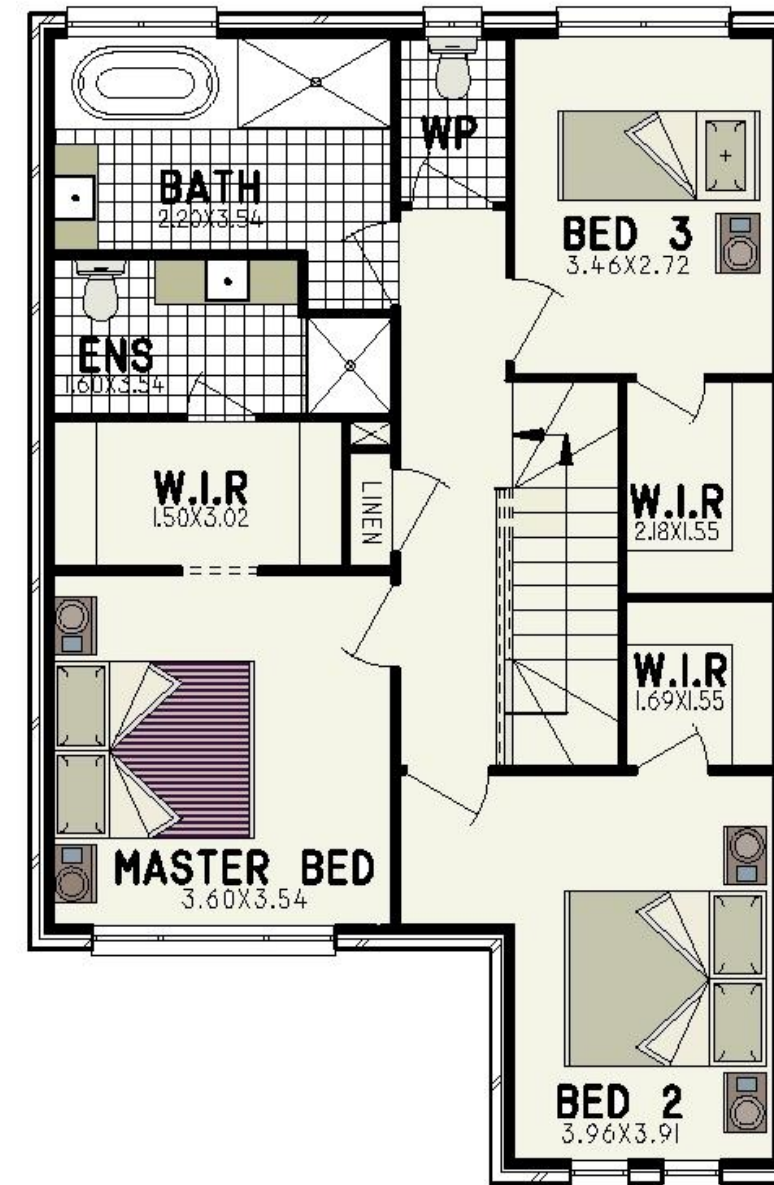

The Jensen 22

WELCOME TO TREVELLE HOMES