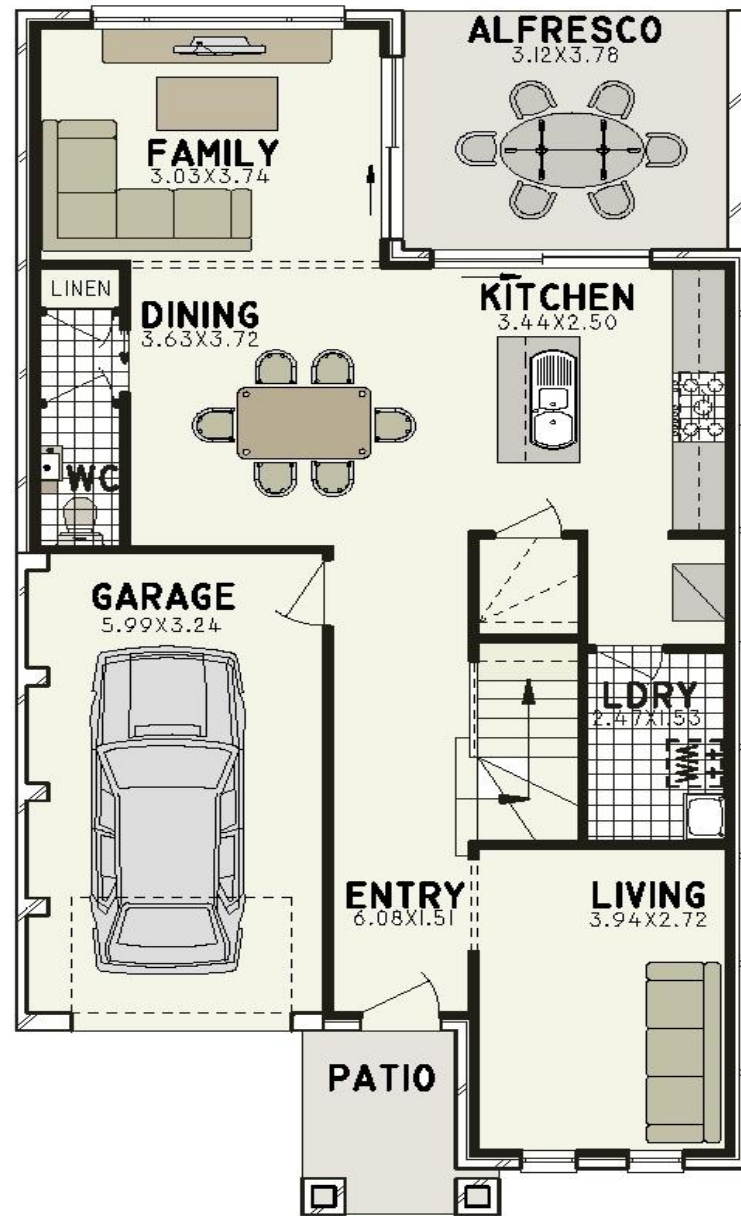

The Jensen 22

WELCOME TO TREVELLE HOMES