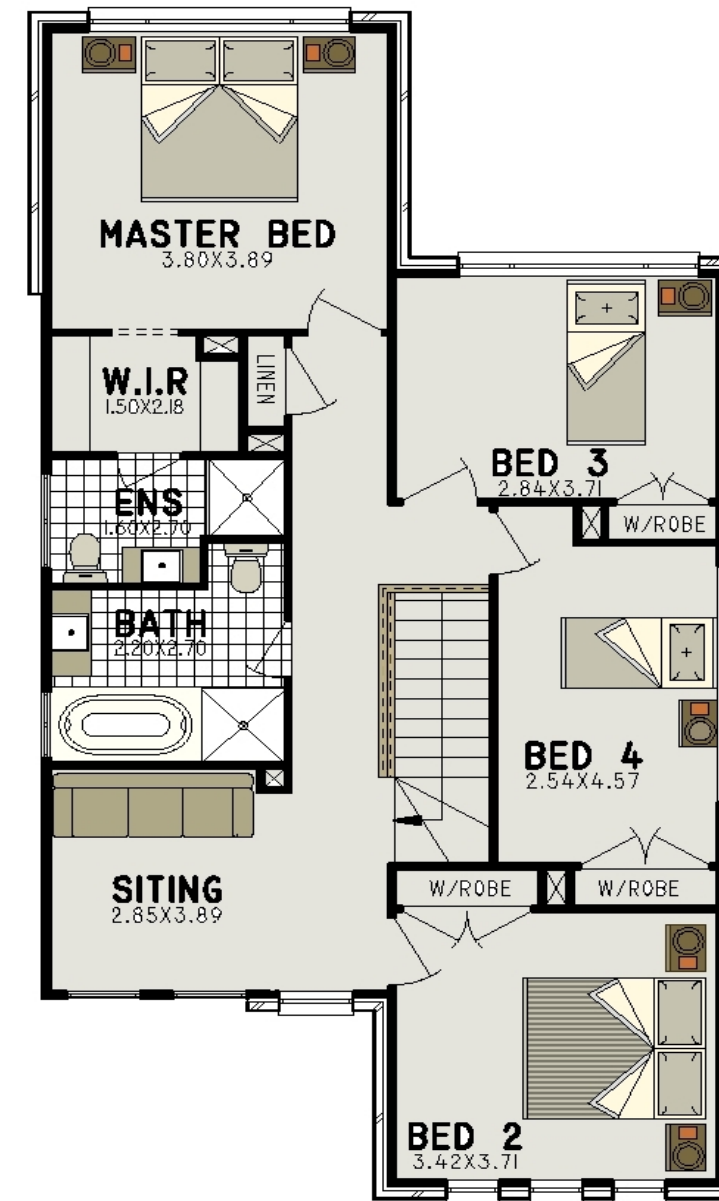

The Jensen 25

WELCOME TO TREVELLE HOMES