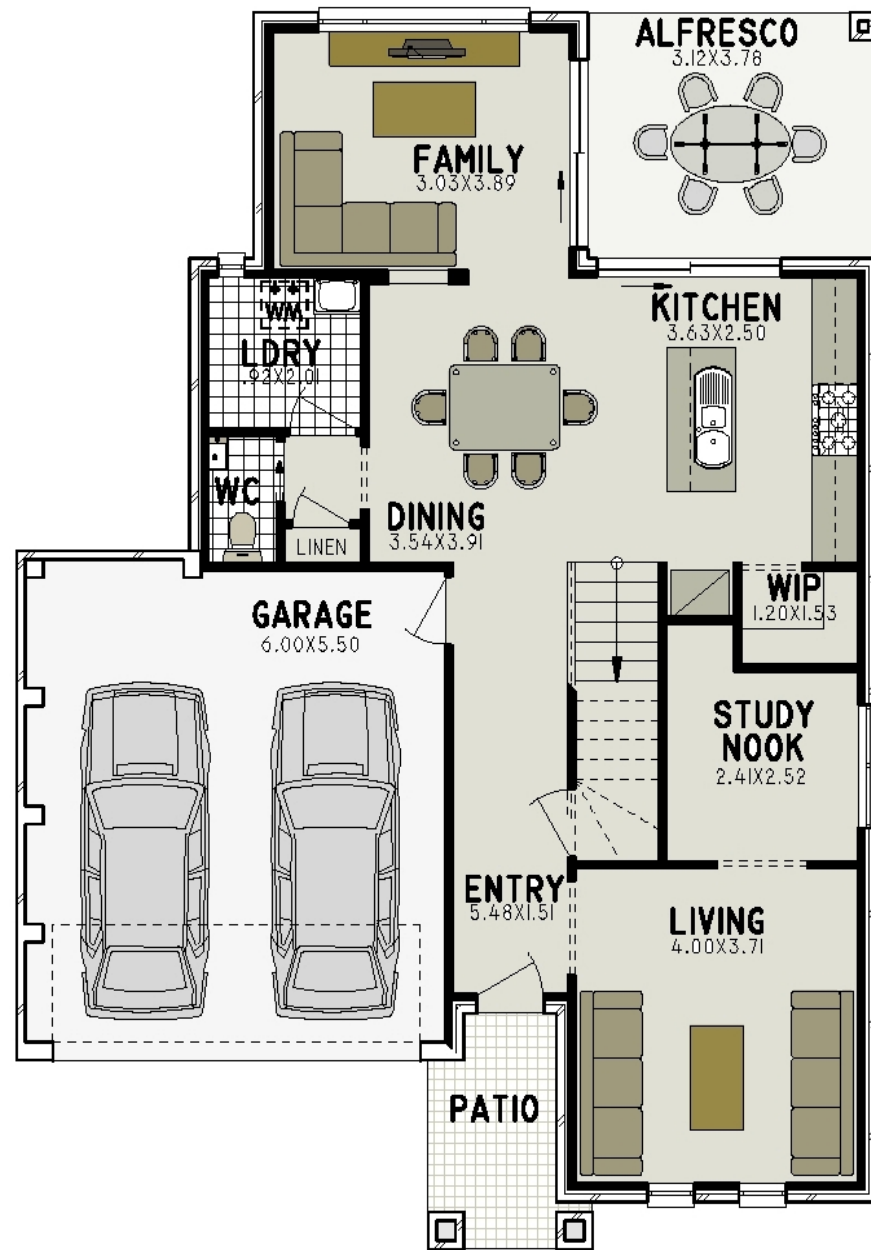

The Jensen 25

WELCOME TO TREVELLE HOMES