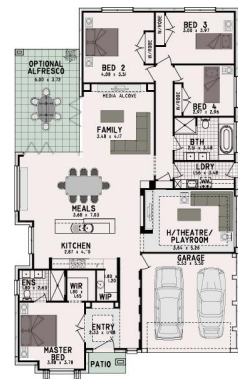

Contact Waterside 4729 4911

PLEASE NOTE: Photographs and illustrations in this brochure are intended as a visual aid only. Exclusions apply. Contact the builder for further information.

Stockland

waterside