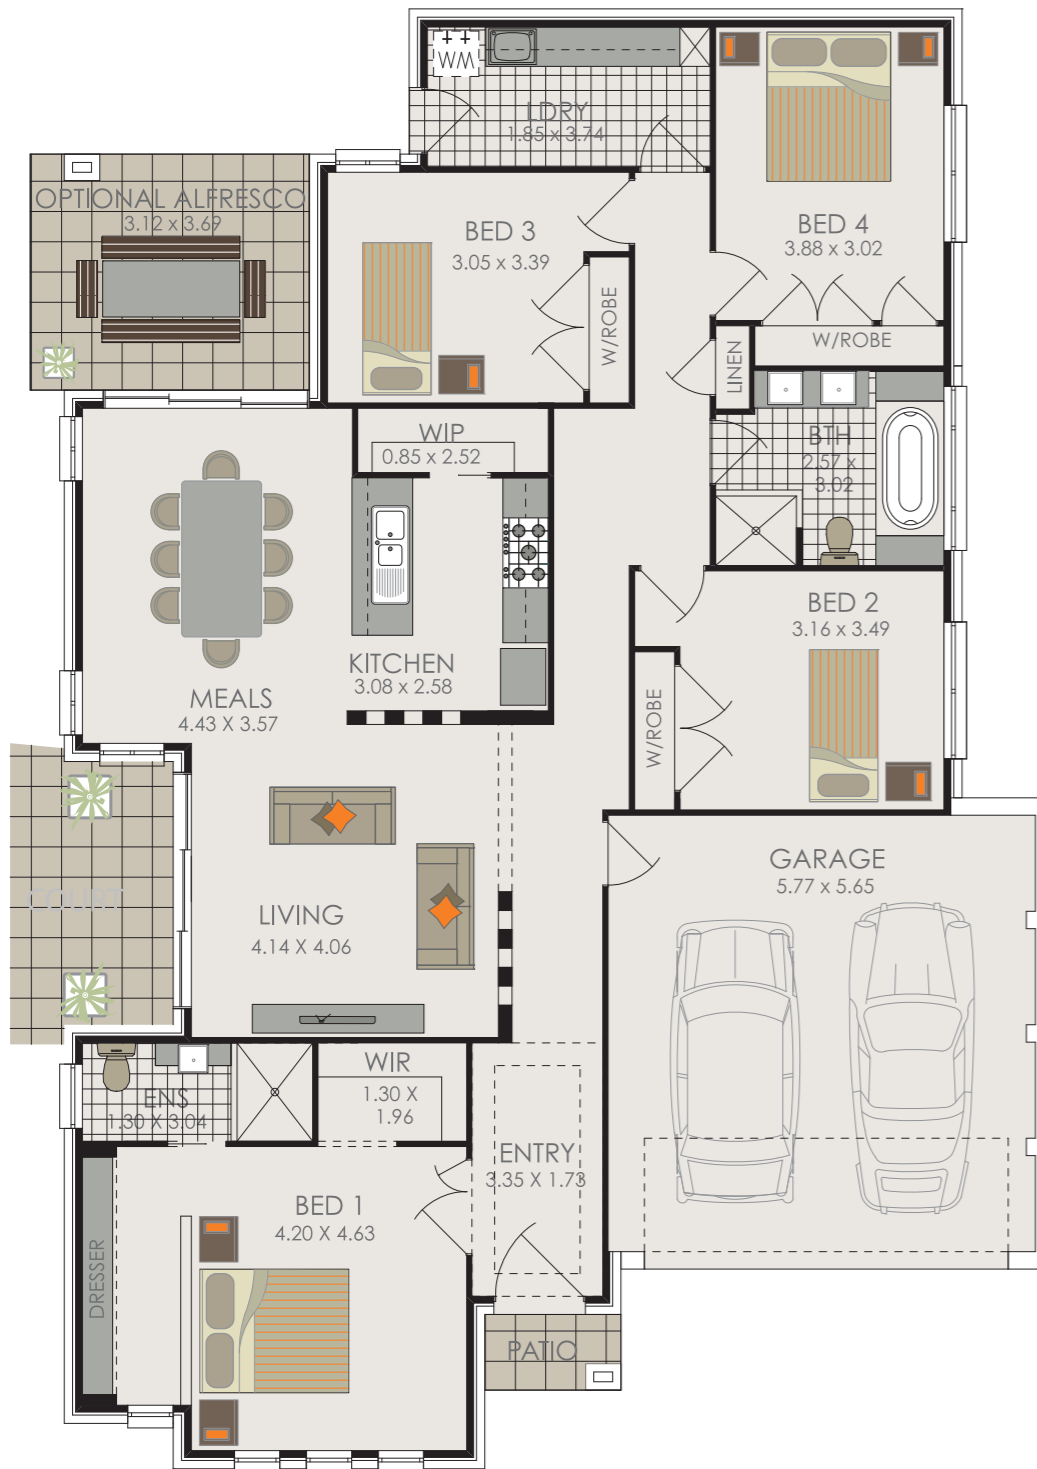

The Focus 21

TOTAL AREA
197.29sqm

OVERALL WIDTH
12.95m

LENGTH
19.30m

OPTIONAL ALFRESCO
11.51sqm

The Hurley

The Brinley

The Larson