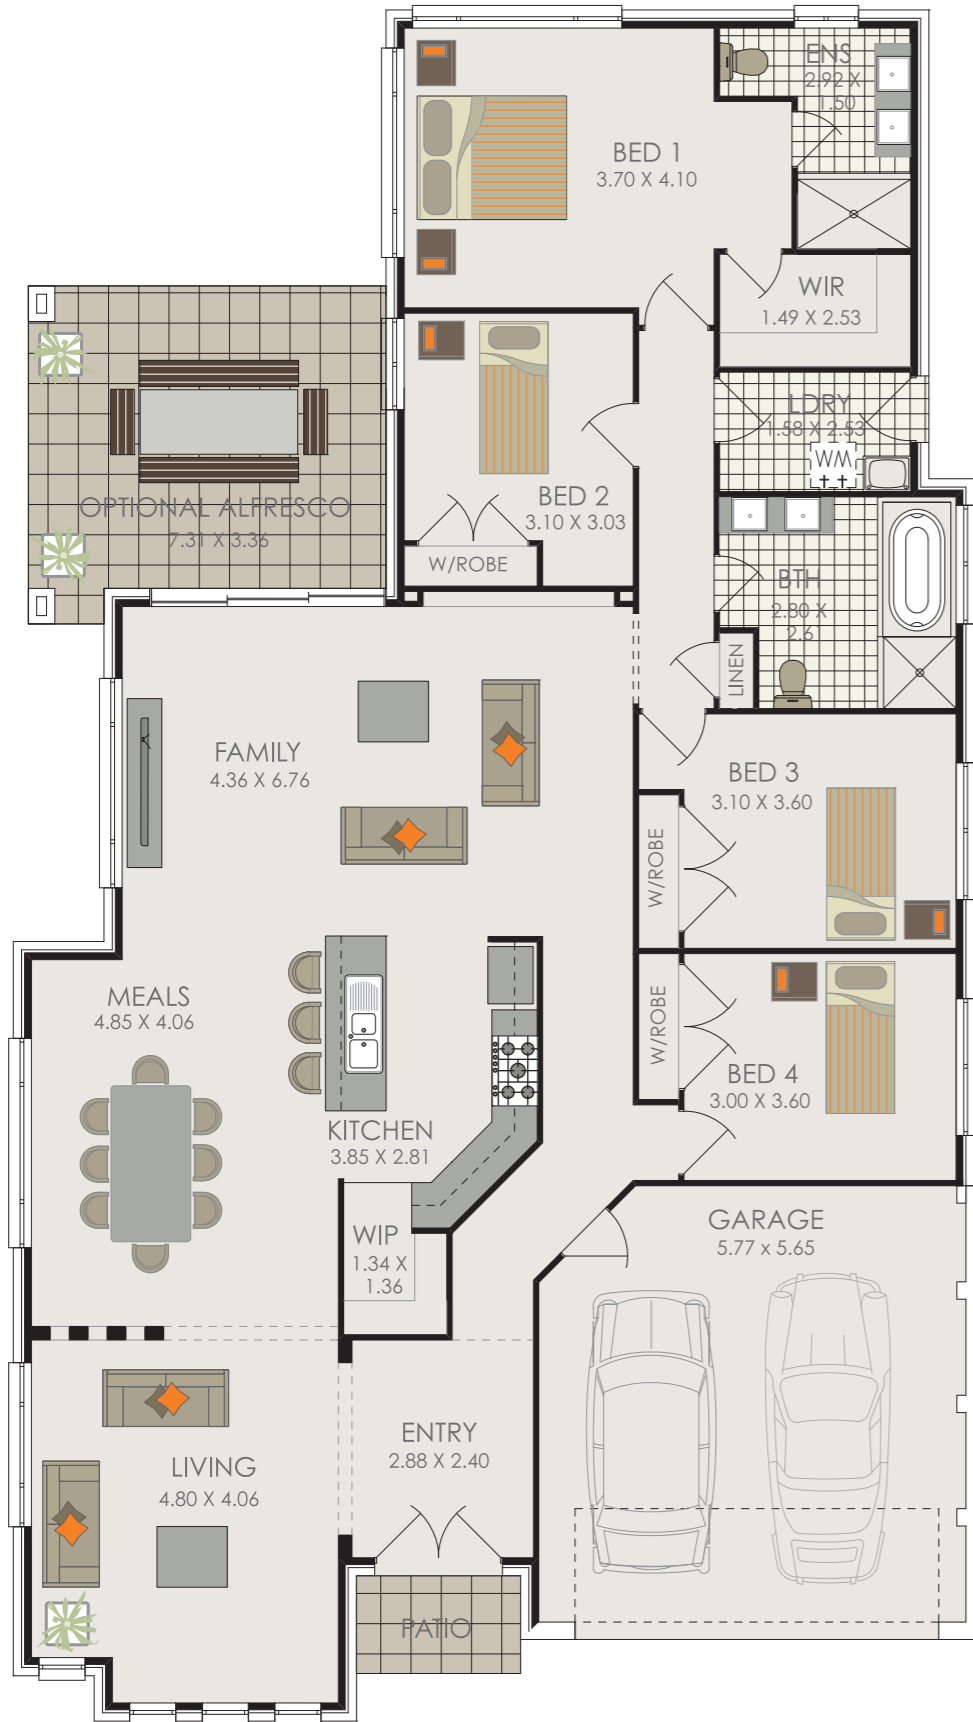

# The Leyland 25

TOTAL AREA  
232.08sqm

OVERALL WIDTH  
12.71m

LENGTH  
22.63m

OPTIONAL ALFRESCO  
19.39sqm

*The Hurley*

*The Brinley*

*The Larson*

*The Allbrook*